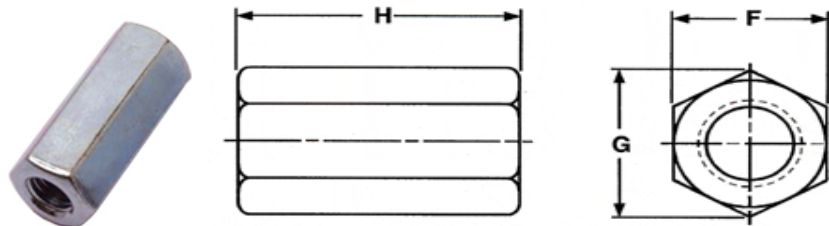

AMU BRASS

HOMEPAGE | ABOUT US | PRODUCTS | CONTACT US | RESOURCES

WORLDWIDE EXPORT

OUR PRODUCTS

Brass Coupling Nuts Hex Nuts

Brass Coupling Nuts Hex Nuts

Slottede Hex Nuts

Brass Coupling Nuts are used to join two externally threaded parts (such as threaded rod or studs)