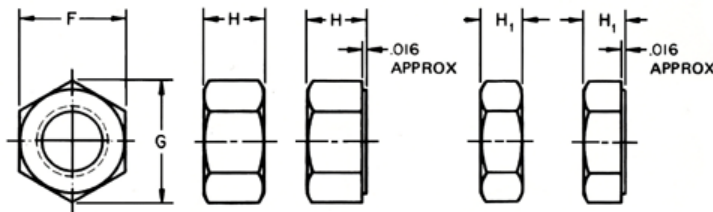

## *Brass Hex Hexagonal Jam Nuts*

Heavy hex nuts are the strongest of all the comparably-graded nut designs because of its greater length of thread engagement and greater resistance to widening and stretching.

## Brass Hex Hexagonal Jam Nuts

Nominal or Basic Major Diameter of Thread		F			G		H		
		Width Across Flats			Width Across Corners		Thickness of Hex Nuts		
		Basic	Max	Min	Max	Min	Basic	Max	Min
1/4"	0.2500	1/2"	0.500	0.488	0.577	0.556	15/64"	0.250	0.218
5/16"	0.3125	9/16"	0.562	0.546	0.650	0.622	19/64"	0.314	0.280
3/8"	0.3750	11/16"	0.688	0.669	0.794	0.763	23/64"	0.377	0.341
7/16"	0.4375	3/4"	0.750	0.728	0.866	0.830	27/64"	0.441	0.403
1/2"	0.5000	7/8"	0.875	0.850	1.010	0.969	31/64"	0.504	0.464
9/16"	0.5625	15/16"	0.938	0.909	1.083	1.037	35/64"	0.568	0.526
5/8"	0.6250	1-1/16"	1.062	1.031	1.227	1.175	39/64"	0.631	0.587
3/4"	0.7500	1-1/4"	1.250	1.212	1.443	1.382	47/64"	0.758	0.710
7/8"	0.8750	1-7/16"	1.438	1.394	1.660	1.589	55/64"	0.885	0.833
1"	1.0000	1-5/8"	1.625	1.575	1.876	1.796	63/64"	1.012	0.956
1-1/8"	1.1250	1-13/16"	1.812	1.756	2.093	2.002	1-7/64"	1.139	1.079
1-1/4"	1.2500	2"	2.000	1.938	2.309	2.209	1-7/32"	1.251	1.187
1-3/8"	1.3750	2-3/16"	2.188	2.119	2.526	2.416	1-11/32"	1.378	1.310
1-1/2"	1.5000	2-3/8"	2.375	2.300	2.742	2.622	1-15/32"	1.505	1.433
1-5/8"	1.6250	2-9/16"	2.562	2.481	2.959	2.828	1-19/32"	1.632	1.556
1-3/4"	1.7500	2-3/4"	2.750	2.662	3.175	3.035	1-23/32"	1.759	1.679
2"	2.0000	3-1/8"	3.125	3.025	3.608	3.449	1-31/32"	2.013	1.925
2-1/4"	2.2500	3-1/2"	3.500	3.388	4.041	3.862	2-13/64"	2.251	2.155
2-1/2"	2.5000	3-7/8"	3.875	3.750	4.474	4.275	2-29/64"	2.505	2.401
2-3/4"	2.7500	4-1/4"	4.250	4.112	4.907	4.688	2-45/64"	2.759	2.647
3"	3.0000	4-5/8"	4.625	4.475	5.340	5.102	2-61/64"	3.013	2.893
3-1/4"	3.2500	5"	5.000	4.838	5.774	5.515	3-3/16"	3.252	3.124
3-1/2"	3.5000	5-3/8"	5.375	5.200	6.207	5.928	3-7/16"	3.506	3.370
3-3/4"	3.7500	5-3/4"	5.750	5.562	6.640	6.341	3-11/16"	3.760	3.616
4"	4.0000	6-1/8"	6.125	5.925	7.073	6.755	3-15/16"	4.014	3.862