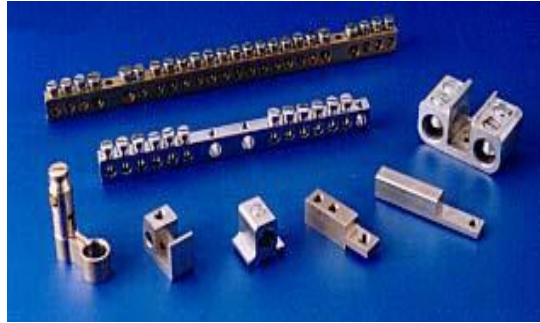

**Brass Terminal Blocks Brass Terminal Bars  
Brass Neutral Blocks Neutral bars earth bars  
Brass neutral links earth bars Brass earth blocks**

made in our factory **in Jamnagar India.**

Available Brass Terminal Blocks Earth Blocks Brass Earthing Blocks Bars Brass Terminal Block neutral Blocks Earthing Bars Bars are used for electrical connections in Switchgears control panels bus bars cut outs fusegear Brass Earth bars Brass terminal Blocks Brass terminal Bars Brass terminals etc.

Threads for Brass Terminal Blocks Brass terminals brass earth bars Brass terminal bars Brass Neutral Blocks Neutral bars earth bars Brass neutral links earth bars Brass earth blocks:

- ISO Metric (MM Threads). 2mm 3mm 3.5mm 4mm 5mm 6mm 8mm 10mm 12mm 16mm 20mm.
- BSP BSPT UNC UNF UNEF NPT NPS NPSM NPSF . 1/8" 1/4" 3/8" 1/2" 3/4" 5/8" 3/4" 1" 1 1/4" 1 1/2" 2".