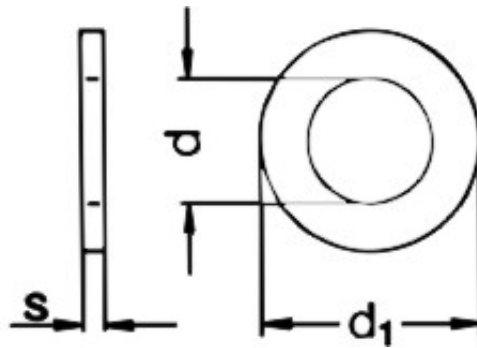

AMU BRASS

HOMEPAGE
ABOUT US
PRODUCTS
CONTACT US
RESOURCES

WORLDWIDE EXPORT

OUR PRODUCTS

Brass Washers DIN 125

For Screw	d	d ₁	s	A2 Pkg. FMP Order #	A4 Pkg. FMP Order #

M2	2.2	5	0.3	100	W030-002-0000	100	W031-002-0000
M2.5	2.7	6.5	0.5	100	W030-2.5-0000	100	W031-2.5-0000
M3	3.2	7	0.5	100	W030-003-0000	100	W031-003-0000
M4	4.3	9	0.8	100	W030-004-0000	100	W031-004-0000
M5	5.3	10	1	100	W030-005-0000	100	W031-005-0000
M6	6.4	12	1.6	100	W030-006-0000	100	W031-006-0000
M7	7.4	14	1.6			100	W031-007-0000
M8	8.4	16	1.6	100	W030-008-0000	100	W031-008-0000
M10	10.5	20	2	100	W030-010-0000	100	W031-010-0000
M12	13	24	2.5	100	W030-012-0000	100	W031-012-0000
M14	15	28	2.5	100	W030-014-0000	100	W031-014-0000
M16	17	30	3	100	W030-016-0000	100	W031-016-0000
M18	19	34	3	50	W030-018-0000	50	W031-018-0000
M20	21	37	3	50	W030-020-0000	50	W031-020-0000
M22	23	39	3	50	W030-022-0000	50	W031-022-0000
M24	25	44	4	50	W030-024-0000	50	W031-024-0000
M27	28	50	4	25	W030-027-0000	25	W031-027-0000
M30	31	56	4	25	W030-030-0000	25	W031-030-0000
M33	34	60	5	1	W030-033-0000	1	W031-033-0000
M36	37	66	5	1	W030-036-0000	1	W031-036-0000

DIN 125A
ISO 7089 / 7090

Form "A"
W030 - 125A-A2
W031 - 125A-A4

Other Terms : Brass ,Washers, copper ,washers, Brass Washers, Copper washers, Brass washers India, Brass washers jamnagar, Copper washers India, Copper washers Jamnagar, Brass, cup , washers, Brass Cup washers, Brass Din 125 washers, Copper Din 125 washers, Brass chamfered washers, Copper Chamfered washers, Brass washers suppliers, Copper washers Suppliers, Brass washers manufacturers India