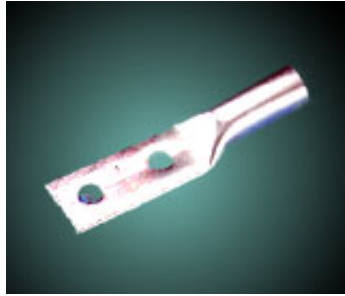

Copper In Line Connectors With Dimple Ferrules SPLICES

Material Soft High Conductivity Copper
Size 1.5mm² to 2000mm²
Finish Electroplated / Nickel Plated
Features Connectors are Provided with a dimple which acts as a conductor & ensures conductors are inserted fully

Copper Terminals (Single hole/ Without Hole)

Material Soft High Conductivity Copper
Size 1.5mm² to 1000mm²
Finish Electroplated / Nickel Plated

Features For connecting a conductor to an equipment terminal

Copper Weak Back Ferrules

Material Soft High Conductivity Copper
Size 16mm² to 630mm²
Finish Electroplated / Nickel Plated

Pre-Insulated Copper Terminals Copper Terminals

Two- Hole / Blank Copper Terminals / Lugs Long Palm / Blank Copper Terminals / Lugs Long Palm

Material Soft High Conductivity Copper
Size 50mm² to 1200mm²
Finish Electroplated / Nickel Plated
Features Used when cable run fall short or when the system is

continuously under vibrations

Other Terms : **Copper ,Lugs ,Copper ,terminals, Copper lugs, Copper terminals, Copper cable lugs, Copper cable terminals, Copper lugs India, Copper terminals India, Copper lugs manufacturers, Copper terminals manufacturers, Copper lugs suppliers India, Copper terminals suppliers India, cable terminals, Copper lugs ,Copper ferrules, splices, Solder less connectors, India ,Copper Lugs, cable Terminals ,solder less ,Crimping lugs, Copper ,Aluminium ,lugs ,Terminals ,Splices ,In line Connectors ,ferrules, Copper lugs India, Copper lugs manufacturers, Copper lugs Suppliers, Copper cable lugs, Copper cable lugs India, Copper cable terminals , Copper terminals India, Copper terminals manufacturers**