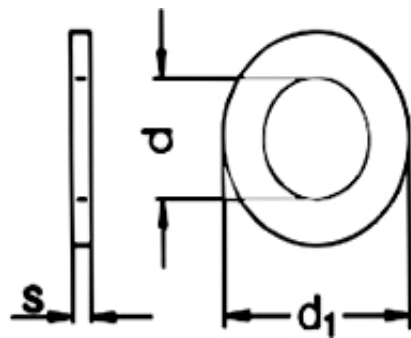

AMU BRASS

HOMEPAGE | ABOUT US | PRODUCTS | CONTACT US | RESOURCES

WORLDWIDE EXPORT

OUR PRODUCTS

Copper Sealing Washers

Copper Sealing Washers

d	d1	s
M6	10	1
M6	12	1
M8	12	1
M8	14	1
M10	14	1
M10	16	1
M10	16	1.5
M12	16	1
M12	16	1.5
M12	18	1.5
M14	18	1.5
M14	20	1.5
M14	22	2
M16	20	1.5
M16	22	1.5
M18	22	1.5
M18	24	1.5
M20	24	1.5
M20	26	1.5
M22	27	1.5
M22	29	1.5
M24	32	2
M30	36	2

Other Terms : **Copper Sealing Washers, Copper Sealing Washers DIN 7603, Copper Sealing Washers, DIN 7603, Copper Sealing Washers, Brass Washers,**

Bronze Pipe, Copper Plumbing Fittings, Brass Pipe Fittings, Brass Compression Fittings, Copper Rivets, Garden Hose Fittings Sealing Washers, Copper Washers, Copper Washer, Copper Sealing Washer, Brass Turned Components, Brass Extrusion, Brass Components, Brass Turned Parts, Copper Lugs, Brass Rods, Sealing Washer, Copper Connectors